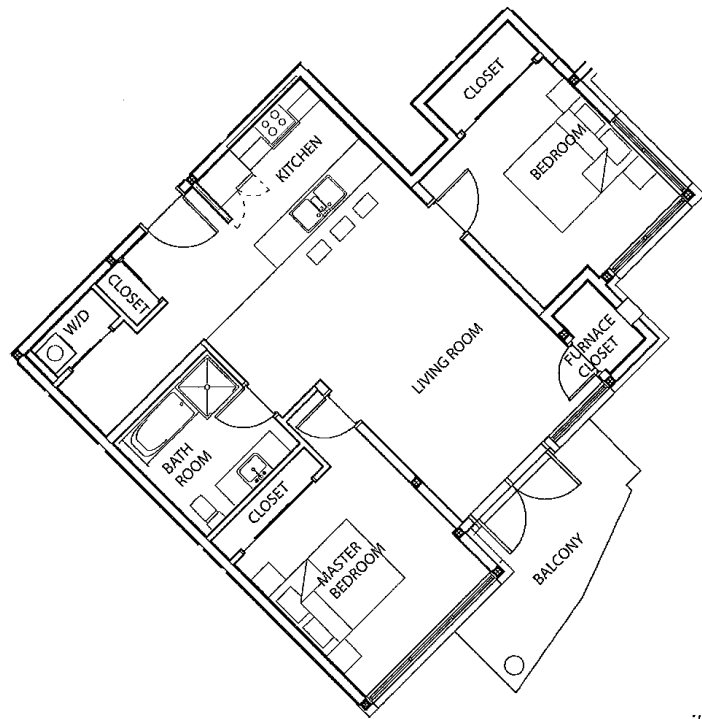

AUBURN  
815 Sq. Ft.

site PLAN

Floor plans and Room dimensions are approximate and subject to change