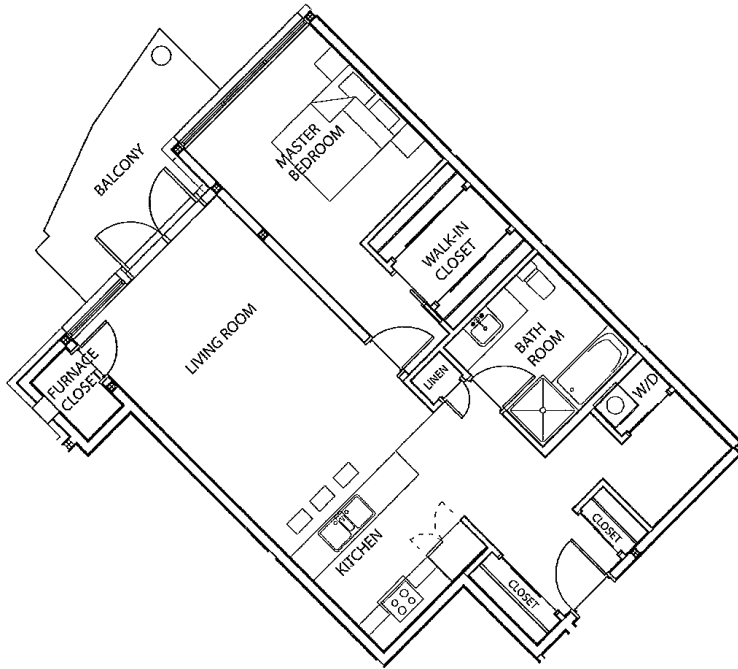

TAUPE
783 Sq. Ft.

site PLAN

Floor plans and Room dimensions are approximate and subject to change

403 770-4700

niklasgroup.com

NIKLAS
GROUP