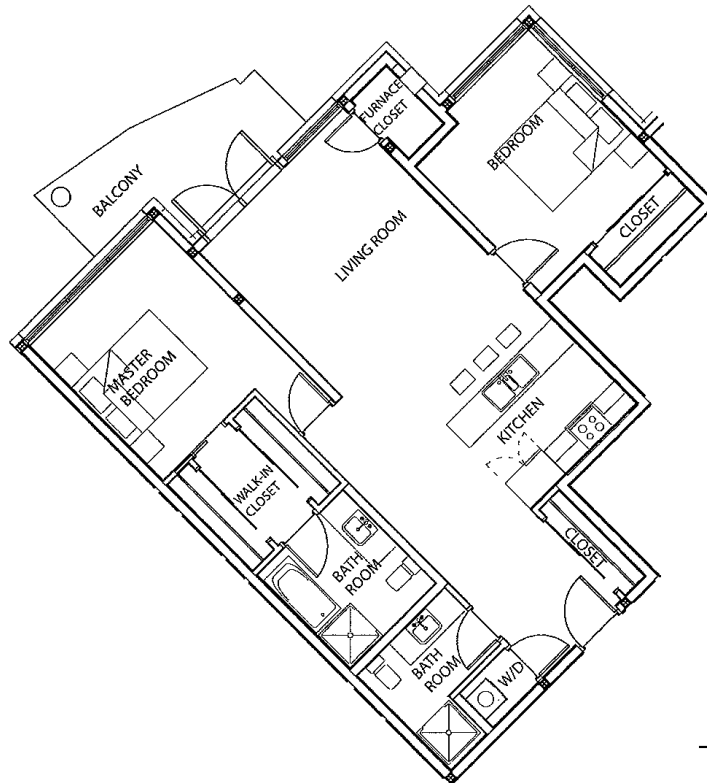

HENNA
924 Sq. Ft.

site PLAN

Floor plans and Room dimensions are approximate and subject to change

403 770-4700

niklasgroup.com

NIKLAS
GROUP