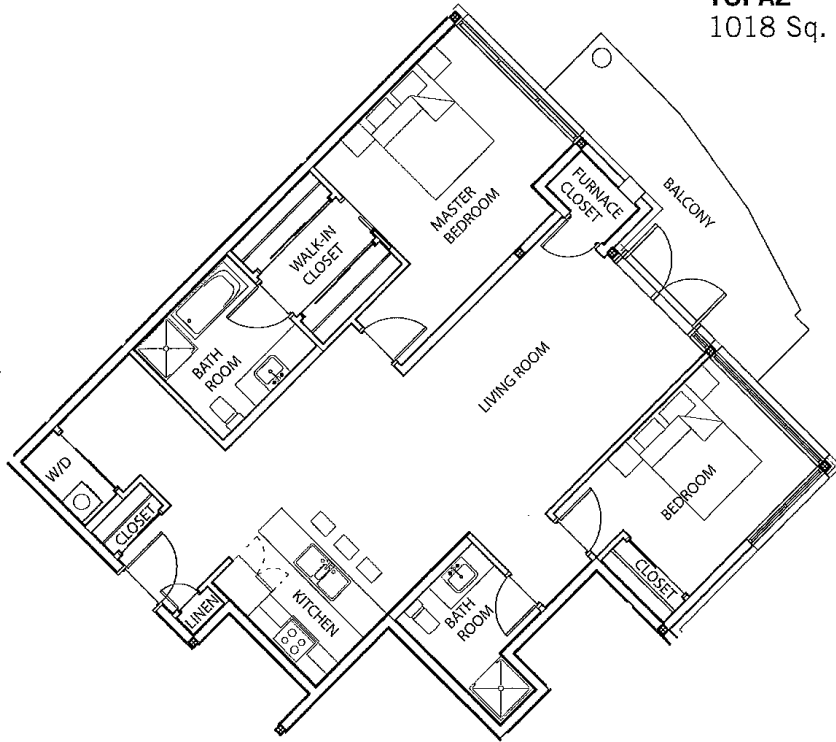

TOPAZ
1018 Sq. Ft.

site PLAN

Floor plans and Room dimensions are approximate and subject to change

403 770-4700

niklasgroup.com

NIKLAS
GROUP