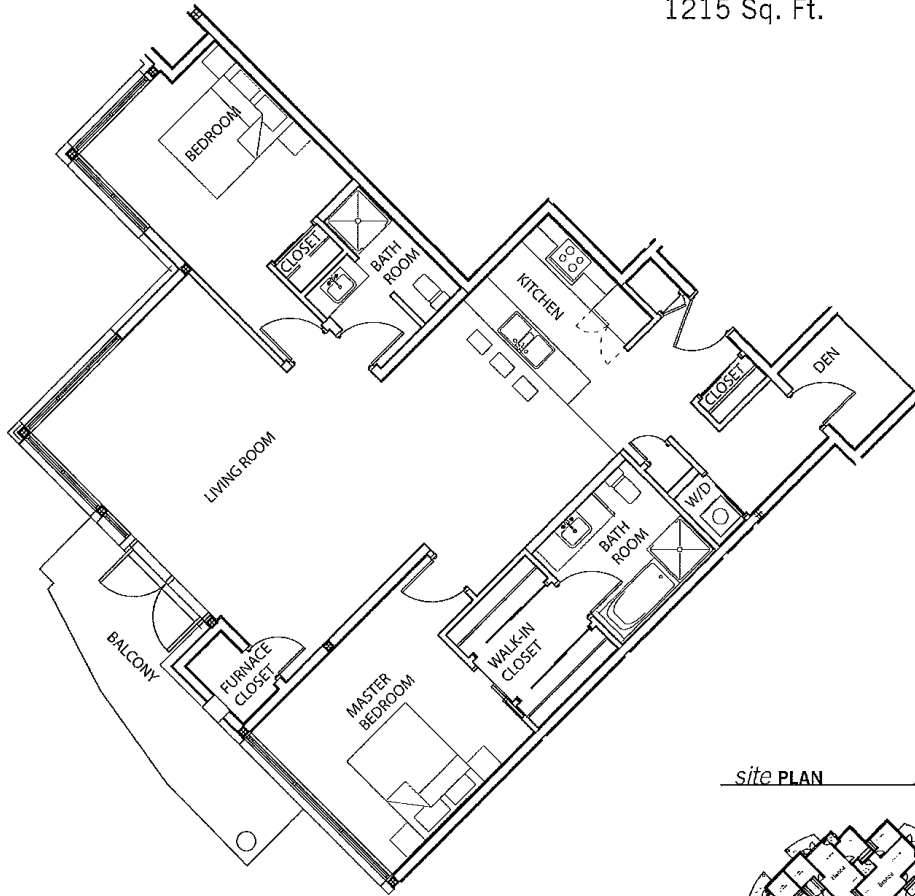

MINK
1215 Sq. Ft.

site PLAN

Floor plans and Room dimensions are approximate and subject to change

403 770-4700

niklasgroup.com

NIKLAS
GROUP