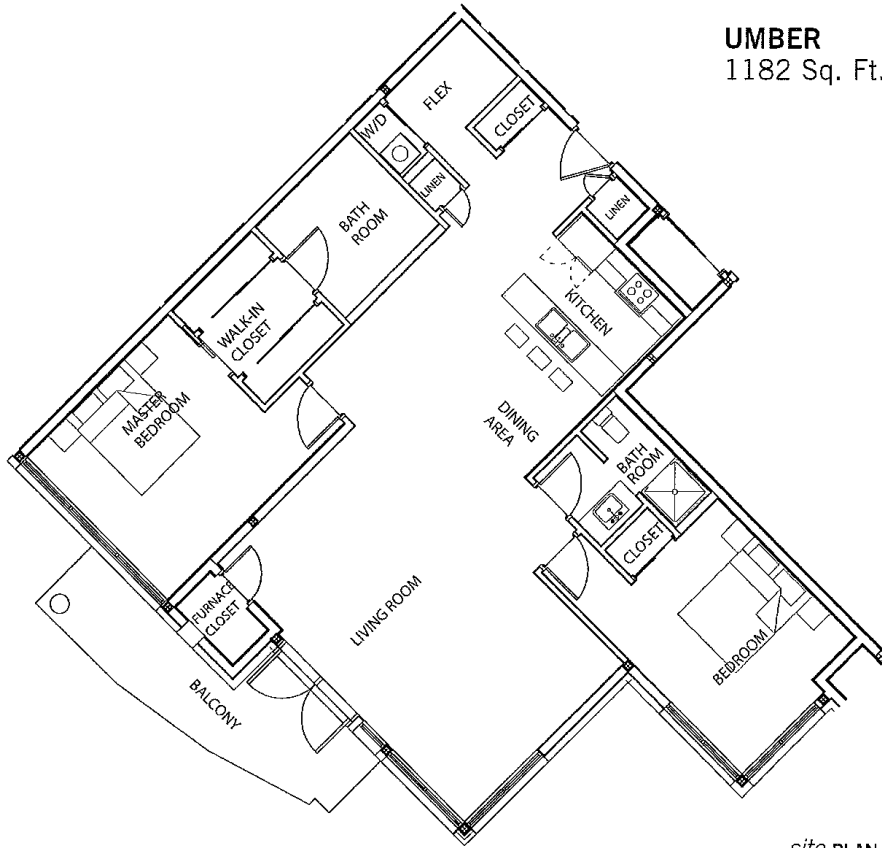

CASEL
ON SEVENTEENTH

NIKLAS GROUP

UMBER
1182 Sq. Ft.

site PLAN

Floor plans and Room dimensions are approximate and subject to change

403 770-4700

niklasgroup.com

NIKLAS
GROUP