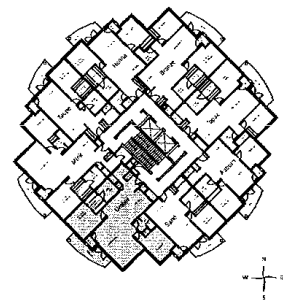

CASEL
ON SEVENTEENTH

NIKLAS GROUP

UMBER
1182 Sq. Ft.

site PLAN

Floor plans and Room dimensions are approximate and subject to change

403 770-4700

niklasgroup.com

NIKLAS
GROUP