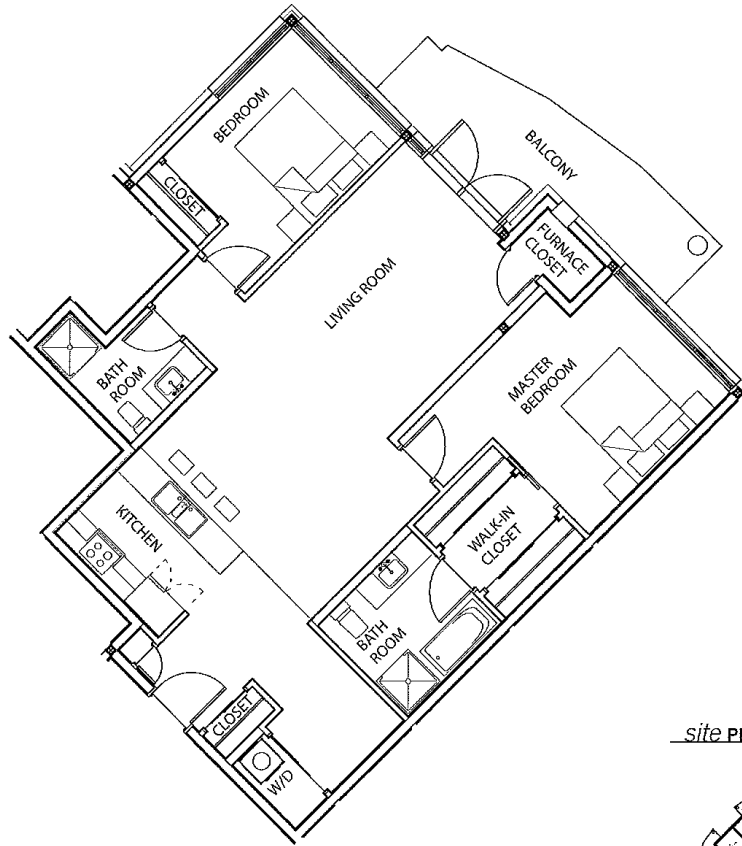

CASEL
ON SEVENTEENTH

NIKLAS GROUP

BRONZE
1030 Sq. Ft.

site PLAN

Floor plans and Room dimensions are approximate and subject to change

403 770-4700

niklasgroup.com

NIKLAS
GROUP